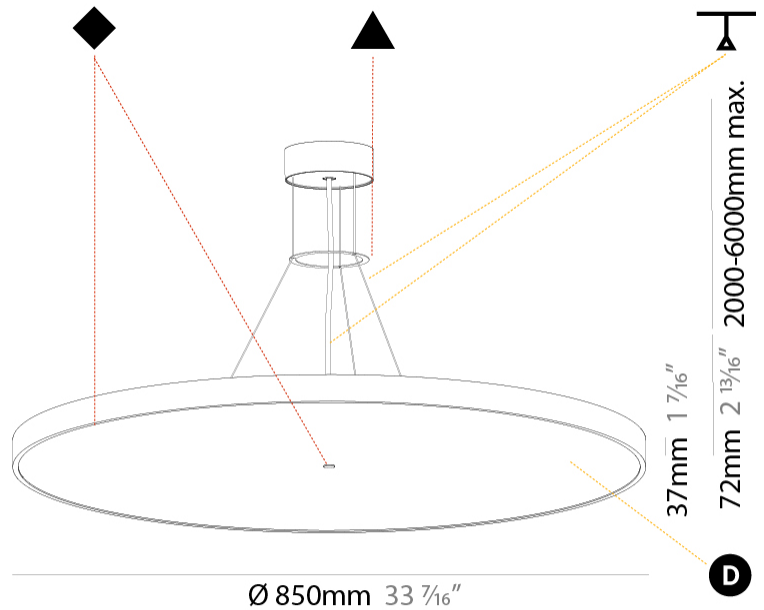

GENERAL

Series: Sign Diva
Subseries: Sign Diva
Brand: Prolicht
Division: Architectural
Mounting Type: Suspension
Mounting Location: Ceiling
Subcategory: Pendant

PHYSICAL

Shape: Round
Diameter (mm): 850
Diameter (in): 33 7/16
Height (mm): 72
Height (in): 2 13/16
Max. Overall Height (mm): 6072
Max. Overall Height (in): 239 1/16
Light Distribution: Direct
Weight (kg): 14.005
Weight (lbs): 30.88

Diffuser: PMMA - Opal / Micro-Prism / Sparkling Secret / Vintage Industrial

Fixture Finish: SSR / BKV / CWI / CRY / HAB / UFT / ITA / RUA / FTG / MYG / LOD / PUS / FRO / FUP / KIA / POP / BLS / SPG / MEY / GOH / GUM / CHC / COM / ABZ / JAG / OBR / MOS / ROR

Fixture Material: Extruded Aluminum / Steel

Cable Details: 2000mm or 6000mm Transparent Cable

ELECTRICAL

Lamp Type: LED (Zhaga Standard)
Input Wattage (W): 96.8
Total Output Wattage (W): 76.8
Dimming: Tri-Mode (Non-Dimming and Phase Dimming (120Vac only) and 0-10V Dimming)
Driver Included: Yes
Driver Location: Integrated
Driver Type: Constant Current - Universal
Driver Class: Class 2
Input Voltage (V): 120 - 277
Constant Current (MA): 600

LED

Color Temperature (°K): 2700 / 3000 / 3500 / 4000
Max. Delivered Lumen (lm): 7960 / 9950 / 10153 / 10360
CRI: >90 CRI
Lamp Life (hrs): 50000

OPTICAL

RATINGS AND CERTIFICATIONS

Certified By: Certified for North American Standards
IP rating: IP20